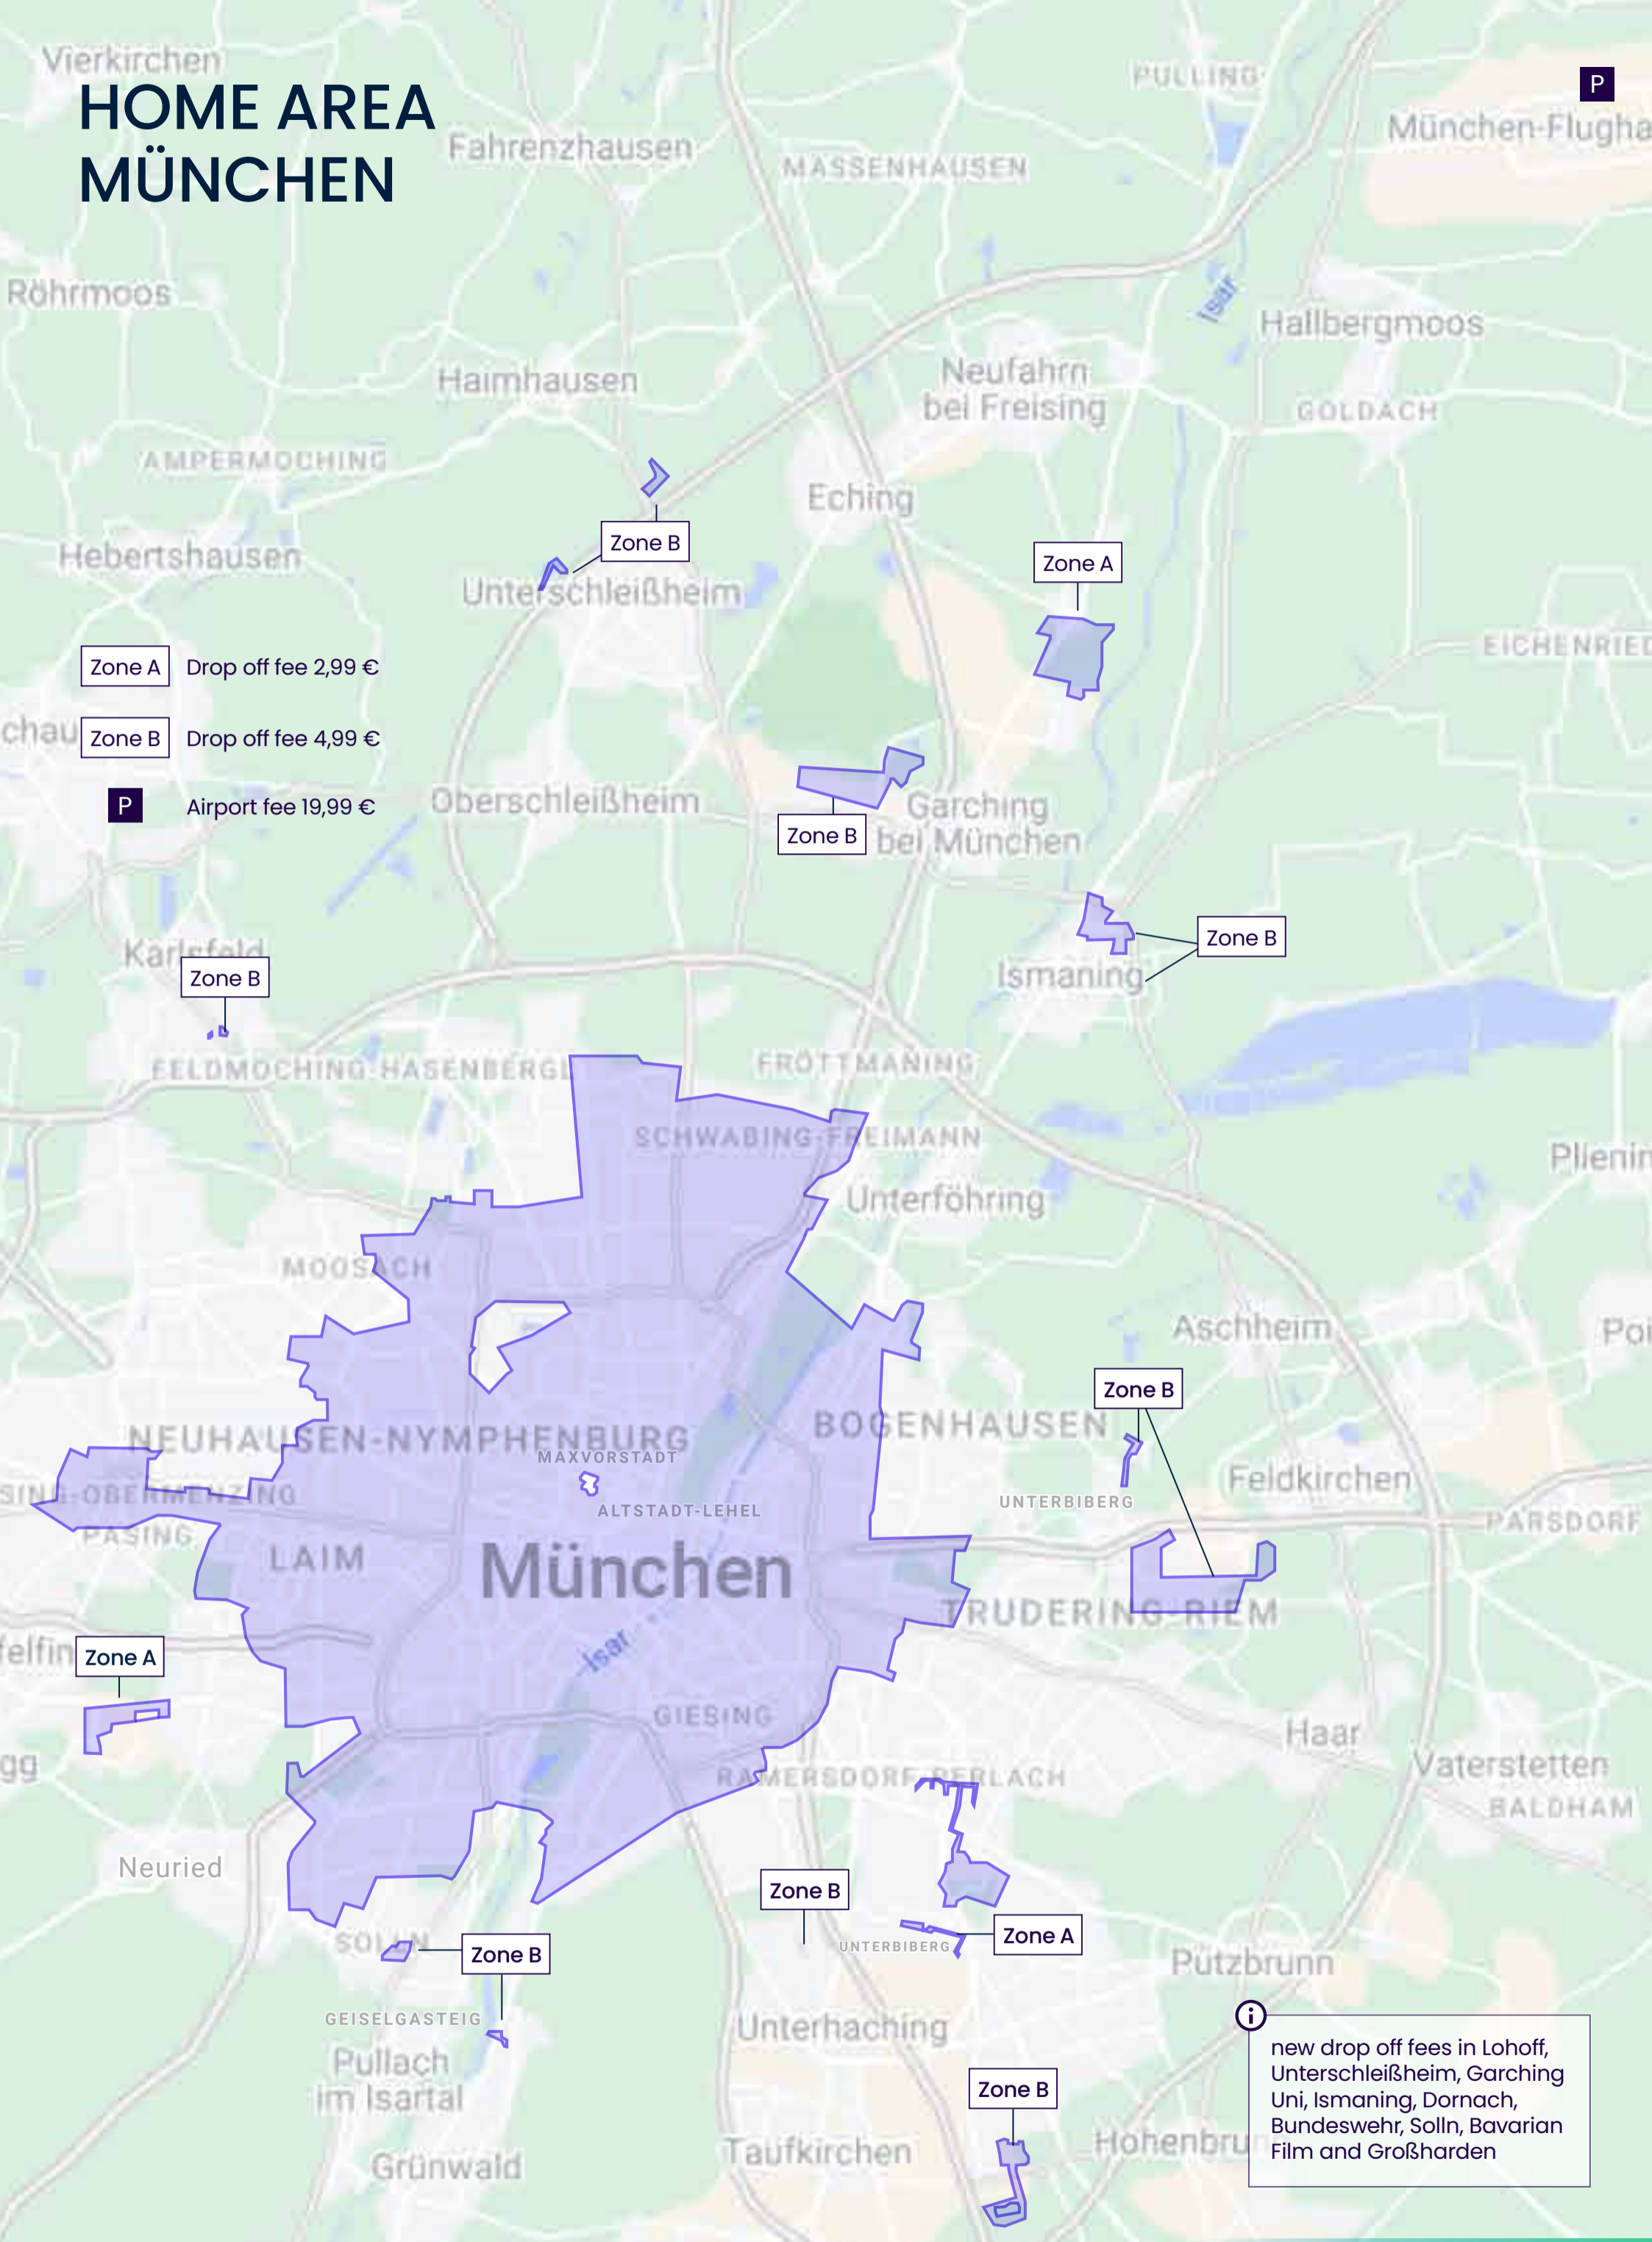

HOME AREA MÜNCHEN

Zone A Drop off fee 2,99 €

Zone B Drop off fee 4,99 €

P Airport fee 19,99 €

i new drop off fees in Lohoff, Unterschleißheim, Garching Uni, Ismaning, Dornach, Bundeswehr, Solln, Bavarian Film and Großharden